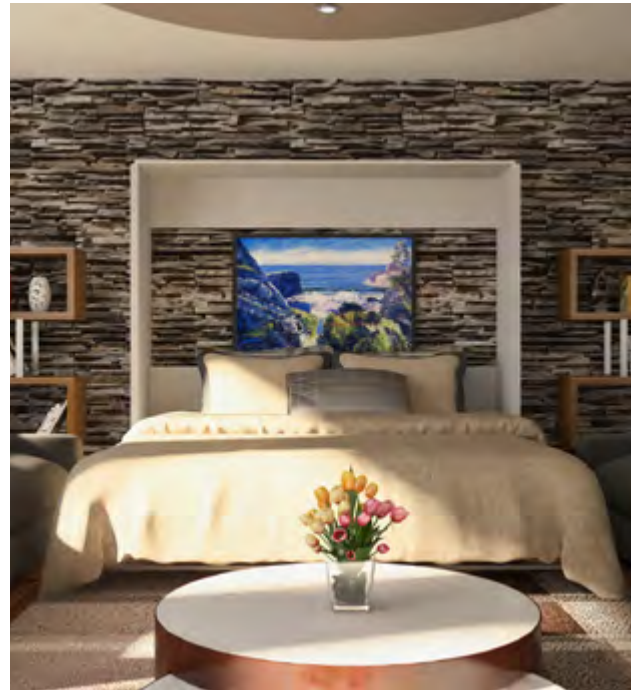

Flat Pack Price Guide – Delivered*

The DIY Flat pack includes the NeXtBed mechanism plus the cabinetry. The pricing on this page excludes side bookcases. The recommended mattress thickness for the NeXtBed is up to 24cm. The mattress is not included.

Cabinetry Size

	Total Cabinetry Size H x W x D
Single	2200 x 1032 x 450
Double	2200 x 1512 x 450
Queen	2200 x 1660 x 450

Pricing

	Modern Colour Range	Premium Colour Range
Single	$2,105	$2,595
Double	$2,280	$2,755
Queen	$2,470	$2,940

To order your Wall Bed or find out more call us or go to wallbedsaustralia.com.au