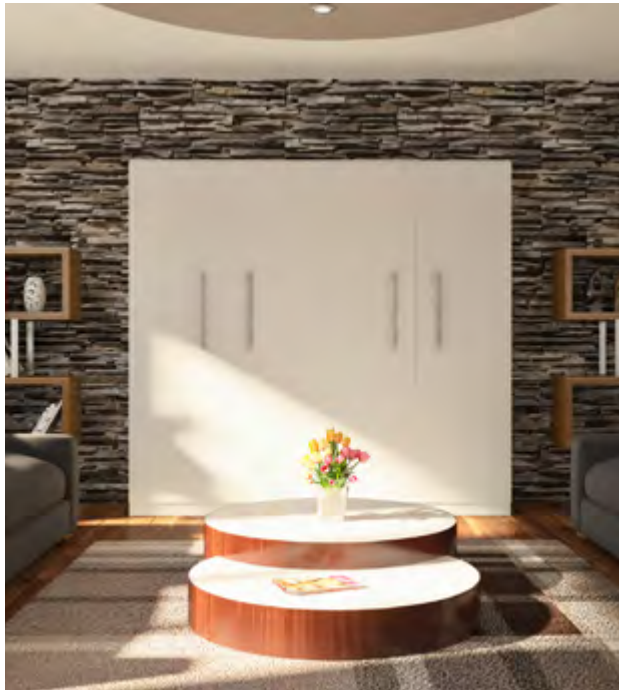

Flat Pack Price Guide – Delivered*

The DIY Flat pack includes the NeXtBed mechanism plus the cabinetry. The pricing on this page excludes side bookcases. The recommended mattress thickness for the NeXtBed is up to 24cm. The mattress is not included.

Cabinetry Size

	Total Cabinetry Size H x W x D
Single	2200 x 1032 x 450
Double	2200 x 1512 x 450
Queen	2200 x 1660 x 450

Pricing

	Modern Colour Range	Premium Colour Range
Single	$2,105	$2,595
Double	$2,280	$2,755
Queen	$2,470	$2,940

To order your Wall Bed or find out more call us or go to wallbedsaustralia.com.au