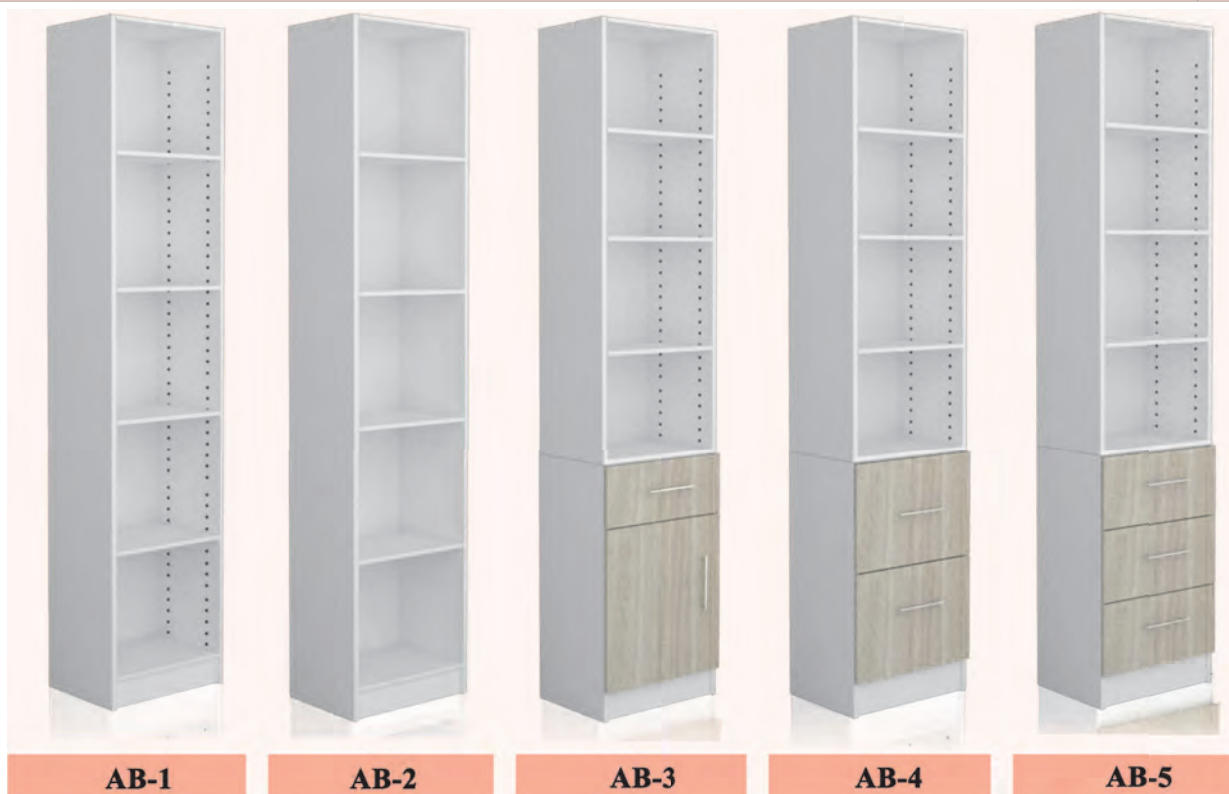

In addition to our variety of side cabinets, you can add our functional Pull Out Table. The Pull Out Table will then give you a convenient bedside table when you want it, then slides away when not in use.

To make the absolute best use of your limited space, WallBeds Australia Side Cabinets can be increased[^] in their depth or width, allowing you the perfect way to turn your Side Cabinet into an amazing Pullout Rail Wardrobe or Traditional Hanging Wardrobe.

AlphaBed - Bookcases

5

Stock#	Alpha Bed Bookcase inclusive of:	Modern Colour	Premium Colour
AB-1	4 x adjustable shelves	\$280	\$310
AB-2	4 x FIXED shelves	\$295	\$325
AB-3	3 x adjustable shelves, 1 x drawer 1 x small cupboard	\$450	\$475
AB-4	3 x adjustable shelves, 2 x drawers	\$460	\$485
AB-4b	3 x adjustable shelves, 1 x pullout table 2 x drawers	\$490	\$515
AB-5	3 x adjustable shelves, 3 drawers	\$475	\$500
AB-5b	3 x adjustable shelves, 1 x pullout table, 3 x drawers	\$505	\$530
AB-6	3 x adjustable shelves 1 x pullout table ,1 x small cupboard, 1 adjustable shelf	\$465	\$490